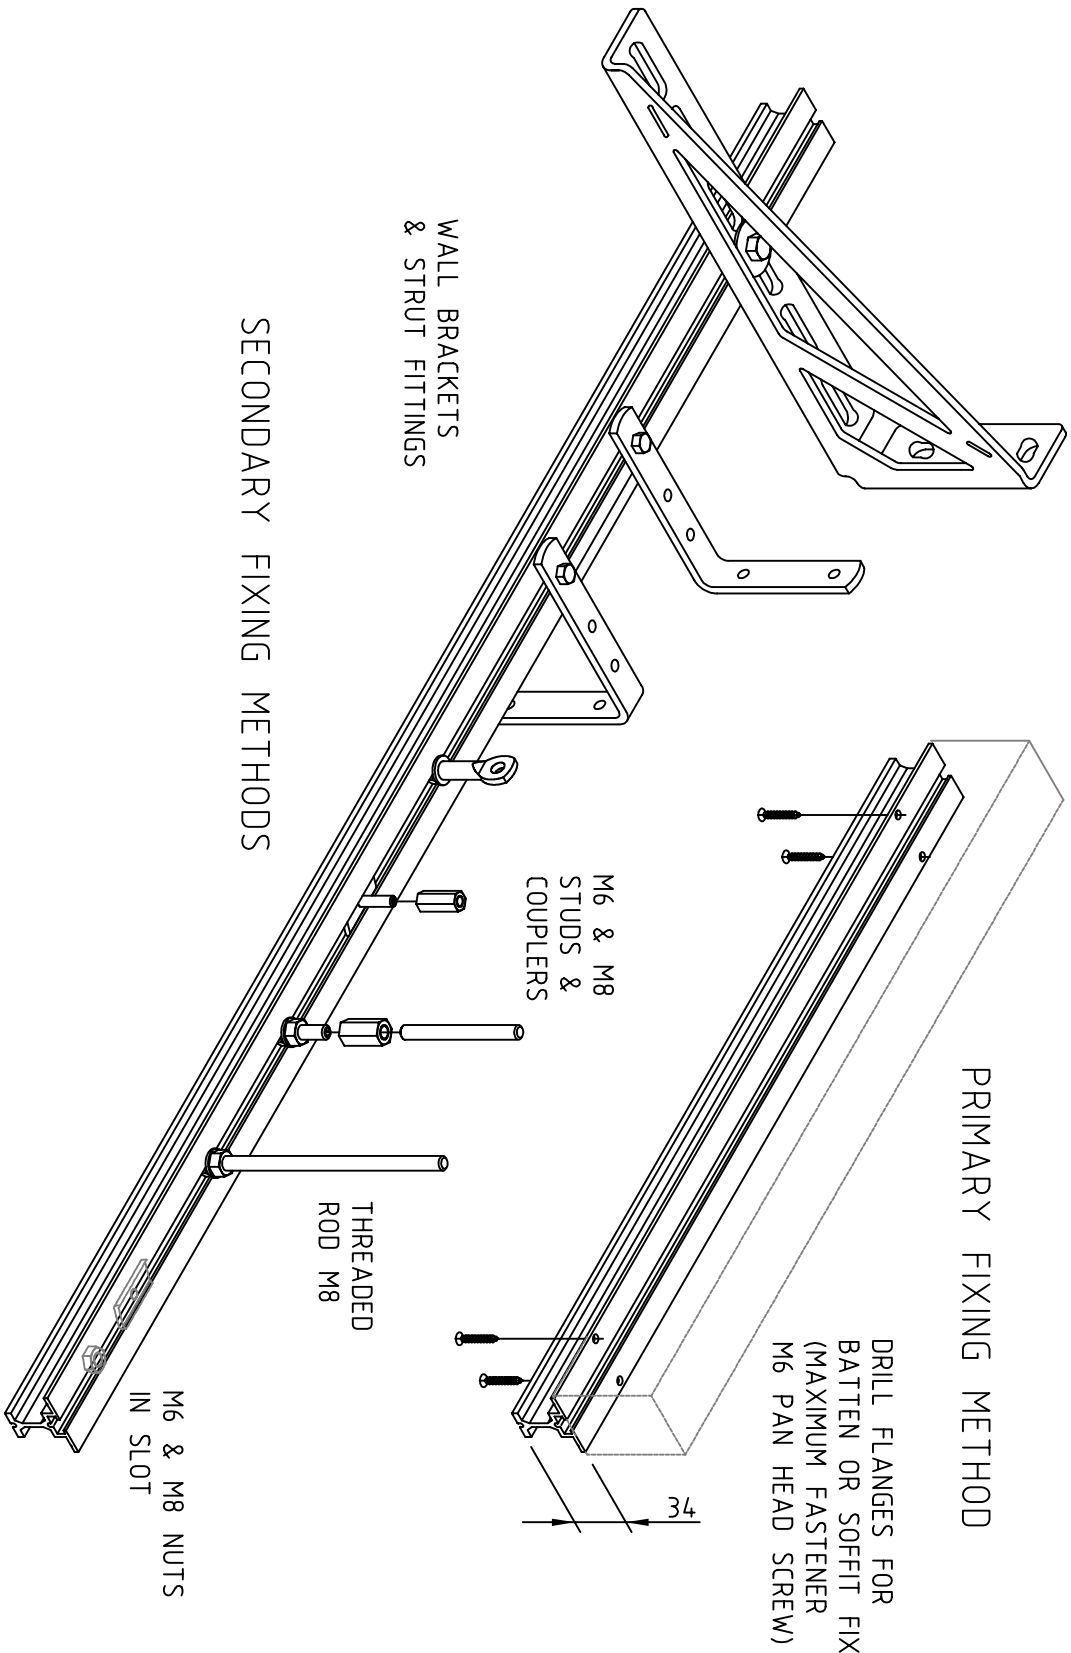

THIS DRAWING IS THE PRIVATE PROPERTY OF S.T.E. AUSTRALIA PTY. LTD. UNDER NO CIRCUMSTANCES SHOULD IT BE SHOWN OR GIVEN TO ANY THIRD PARTY WITHOUT OUR WRITTEN CONSENT. ALL LEGAL RIGHTS RESERVED.

TITLE
SERIES 18 TRACK
3441 PROFILE
TYP. MOUNTING ARRGT'S

DRN	MJR
DATE	8/14
SCALE	

DRAWING NUMBER
18-116

REV
A